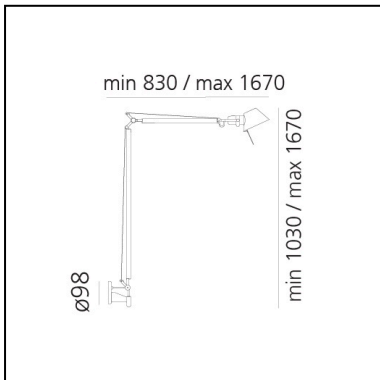

Tolomeo Braccio

Michele De Lucchi
Giancarlo Fassina

IP20   **EAC** 

LUMINAIRE *

- Watt: **8W**
- Voltage: **220V-240V**
- Delivered lumen output: **615lm**
- CCT: **2700K**
- Efficiency: **58%**
- Efficacy: **76.87lm/W**
- CRI: **90**

The design of the Tolomeo is characterized by clean and minimalist lines, with a structure made of aluminum. This material gives the lamp not only a modern and sophisticated look but also remarkable lightness and robustness. The lamp head, adjustable in all directions, is equipped with a stamped aluminum reflector that ensures uniform light distribution, making it ideal for various lighting needs.

FEATURES

- Product Code: **A029050**
- Colour: **Aluminum**
- Installation: **Wall**
- Material: **Aluminium**
- Series: **Design Collection**
- design by: **Michele De Lucchi, Giancarlo Fassina**

DIMENSIONS

- Length: **830 mm**
- Height: **1030 mm**
- Max Extension Height: **1670 mm**
- Max Extension Length: **1670 mm**

SOURCES NOT INCLUDED

- Category: **LED RETROFIT**
- Number: **1**
- Watt: **12W**
- Socket: **E27**